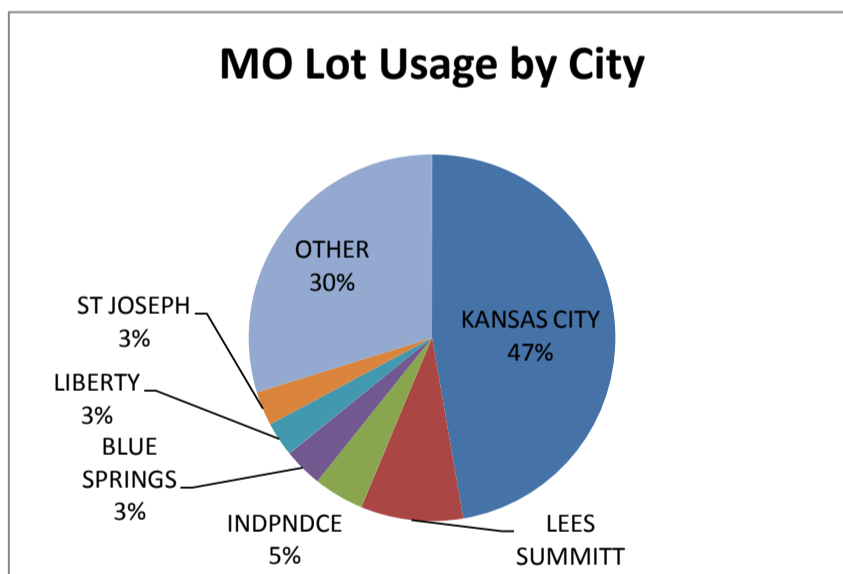

# Parking Facilities Zip Code Study - October 2013

**Lot Usage by State:** 17026

KANSAS	8765
MISSOURI	7364
Other (Iowa, Neb, etc.)	897

**KS Lot Usage by City:** 8765

OVERLAND PARK	2145
OLATHE	943
SHAWNEE	639
LEAWOOD	605
LAWRENCE	542
LENEXA	519
TOPEKA	474
KCK	361
MISSION	317
PRAIRIE VILLAGE	307
OTHER	1913

**MO Lot Usage by City:** 7364

KANSAS CITY	3481
LEES SUMMITT	665
INDPNDCE	327
BLUE SPRINGS	252
LIBERTY	223
ST JOSEPH	221
OTHER	2195

**KCMO Usage by County:** 3481

CLAY	986
JACKSON	1824
PLATTE	671