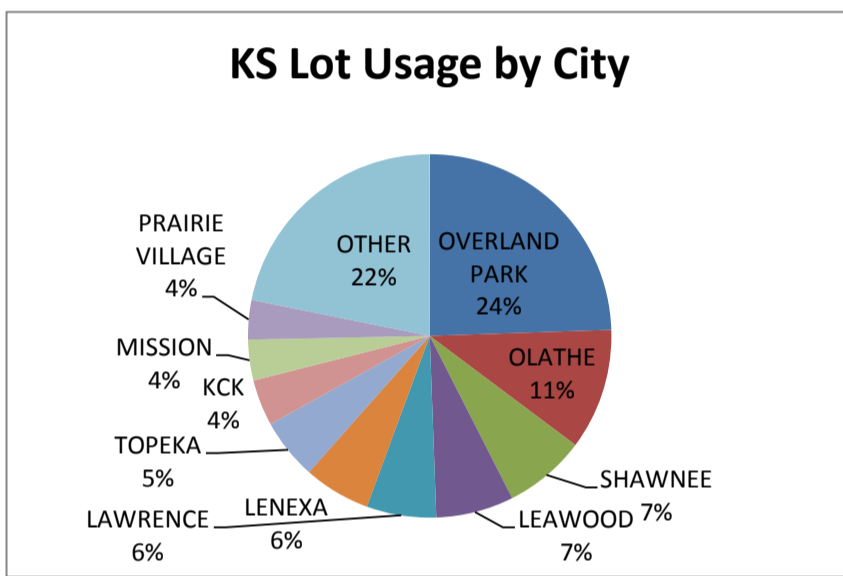

# Parking Facilities Zip Code Study - October 2013

**Lot Usage by State:** 17026

KANSAS	8765
MISSOURI	7364
Other (Iowa, Neb, etc.)	897

**KS Lot Usage by City:** 8765

OVERLAND PARK	2145
OLATHE	943
SHAWNEE	639
LEAWOOD	605
LAWRENCE	542
LENEXA	519
TOPEKA	474
KCK	361
MISSION	317
PRAIRIE VILLAGE	307
OTHER	1913

**MO Lot Usage by City:** 7364

KANSAS CITY	3481
LEES SUMMITT	665
INDPNDCE	327
BLUE SPRINGS	252
LIBERTY	223
ST JOSEPH	221
OTHER	2195

**KCMO Usage by County:** 3481

CLAY	986
JACKSON	1824
PLATTE	671