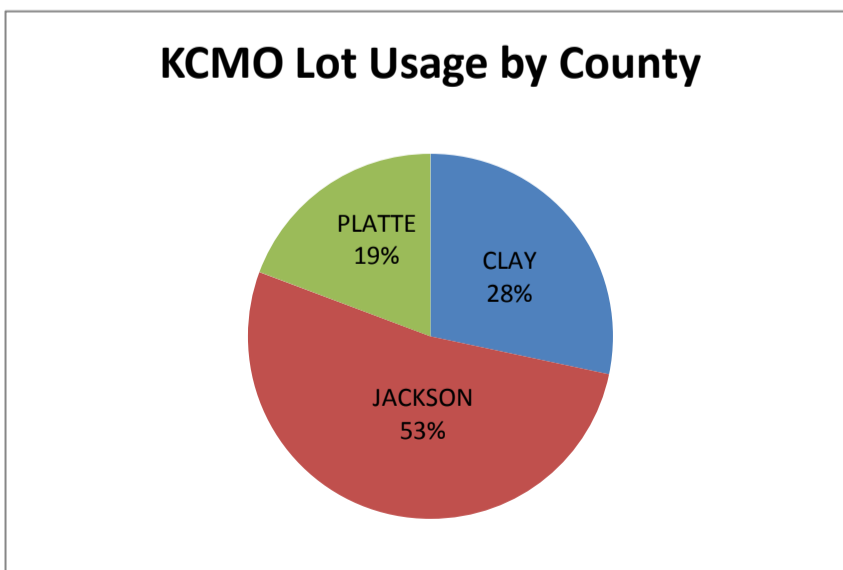

# Parking Facilities Zip Code Study - October 2013

**Lot Usage by State:** 17026

KANSAS	8765
MISSOURI	7364
Other (Iowa, Neb, etc.)	897

**KS Lot Usage by City:** 8765

OVERLAND PARK	2145
OLATHE	943
SHAWNEE	639
LEAWOOD	605
LAWRENCE	542
LENEXA	519
TOPEKA	474
KCK	361
MISSION	317
PRAIRIE VILLAGE	307
OTHER	1913

**MO Lot Usage by City:** 7364

KANSAS CITY	3481
LEES SUMMITT	665
INDPNDCE	327
BLUE SPRINGS	252
LIBERTY	223
ST JOSEPH	221
OTHER	2195

**KCMO Usage by County:** 3481

CLAY	986
JACKSON	1824
PLATTE	671