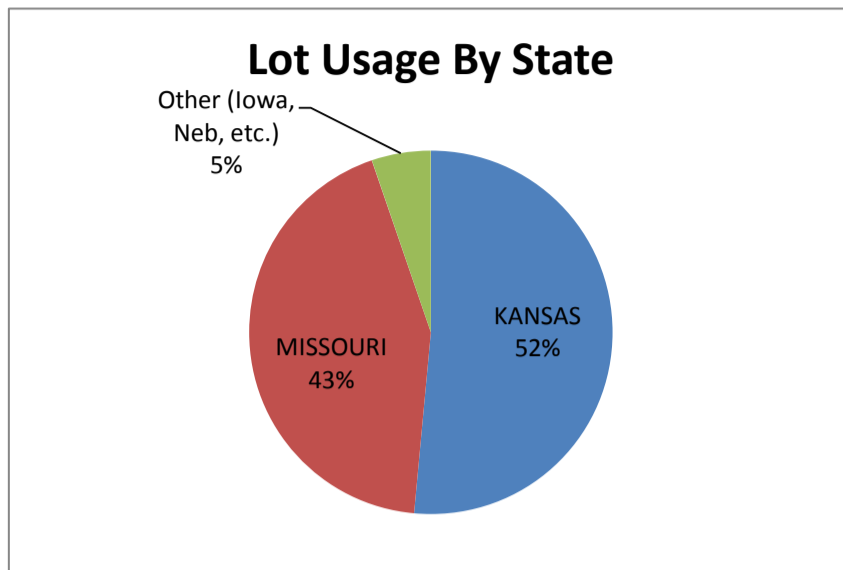

# Parking Facilities Zip Code Study - October 2013

**Lot Usage by State:** 17026

KANSAS	8765
MISSOURI	7364
Other (Iowa, Neb, etc.)	897

**KS Lot Usage by City:** 8765

OVERLAND PARK	2145
OLATHE	943
SHAWNEE	639
LEAWOOD	605
LAWRENCE	542
LENEXA	519
TOPEKA	474
KCK	361
MISSION	317
PRAIRIE VILLAGE	307
OTHER	1913

**MO Lot Usage by City:** 7364

KANSAS CITY	3481
LEES SUMMITT	665
INDPNDCE	327
BLUE SPRINGS	252
LIBERTY	223
ST JOSEPH	221
OTHER	2195

**KCMO Usage by County:** 3481

CLAY	986
JACKSON	1824
PLATTE	671